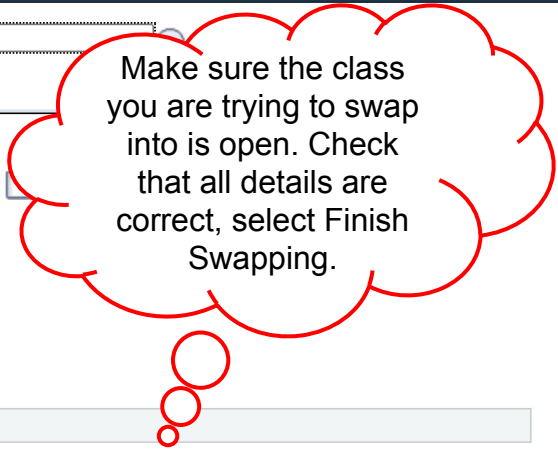

- Class Schedule
- **Class Search**
- Enrollment: Add Classes
- Enrollment: Swap Classes
- Enrollment: Drop Classes
- Enrollment: Edit a Class
- Enrollment Dates
- Enrollment Shopping Cart
- Weekly Schedule
- California Voter Registration

Sammy Slug

go to ...

[Search](#) |
[Plan](#) |
[Enroll](#) |
[Grades](#) |
[My Academics](#)

[My Class Schedule](#) |
[Add](#) |
[Drop](#) |
Swap |
[Edit](#) |
[Term Information](#)

Swap a Class

2. Confirm your selection

Select Finish Swapping to process your swap request. To exit without swapping these classes, select Cancel.

2021 Winter Quarter | Undergraduate | UC Santa Cruz

▼ You are replacing this class

☒ Enrolled
☒ Dropped
☐ Wait Listed

Class	Description	Days/Times	Room	Instructor	Units	Status
ANTH 3-01 (41986)	Intro Archaeology (Lecture)		Remote Instruction	J. Daehnke	5.00	✓
ANTH 3-01G (44587)	Intro Archaeology (Discussion)	We 9:20AM - 10:30AM	Remote Instruction	Staff		✓

▼ With this class

☐ Open
☐ Closed
☐ Closed with Wait List

Class	Description	Days/Times	Room	Instructor	Units	Status
ANTH 130O-01 (44161)	Native Feminisms (Lecture)	TuTh 8:00AM - 9:35AM	Remote Instruction	R. Ramirez	5.00	●

Finish Swapping